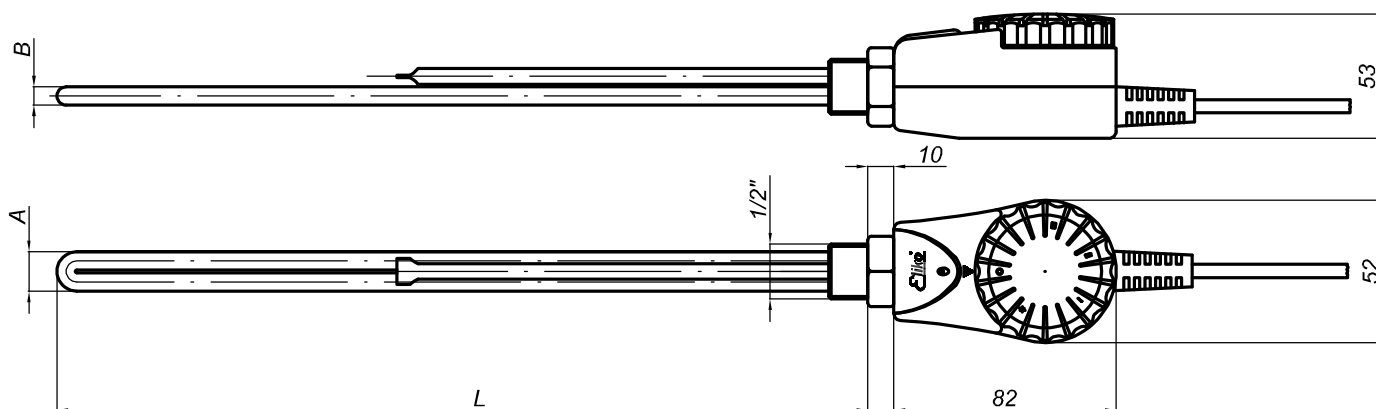

No.	L	A	B	D
1	300	16	7	1/2"
2	330	16	7	1/2"
3	365	16	7	1/2"
4	490	16	7	1/2"

GRBT TSE chrome bathroom heating elements are a new position in ELIKO's range of products. A bathroom heater is becoming a more and more popular solution for heating bathrooms. When connected with a bathroom radiator, it is a perfect set for drying towels and bathrobes, for example.

COTHERM thermostat and a fuse preventing the elements from overheating ensure the reliability of the product. The heater can be used for most bathroom radiators available in the Polish market.

DANE TECHNICZNE

Lp.	Indeks	Nazwa	Moc	Nap.
1.	W032C	HEATER CHROM GRBT 0,3 1/2"	300W	230V
2.	W033C	HEATER CHROM GRBT 0,6 1/2"	600W	230V
3.	W034C	HEATER CHROM GRBT 0,9 1/2"	900W	230V
4.	W035C	HEATER CHROM GRBT 1,2 1/2"	1200W	230V

ELIKO Przedsiębiorstwo Produkcyjno Usługowo Handlowe
Elżbieta Mońka, Roman Mońka - Sp. Jawna
ul. Częstochowska 30, 42-274 Konopiska
Telefon: (+48) 34 328 23 21, (+48) 34 328 20 45, (+48) 34 328 37 48
Fax: (+48) 34 328 20 44, info@eliko.pl, www.eliko.pl